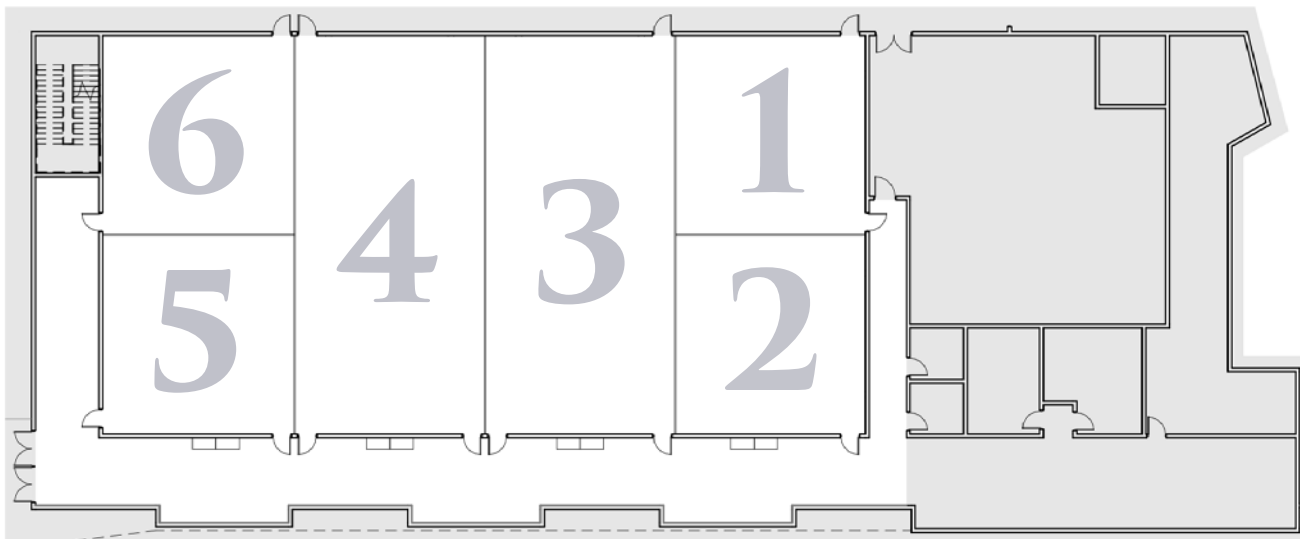

Your Event, Your Way

NASH ROOM

Banquet Rounds of 8: 240 persons

NASH ROOM 1

Banquet Rounds of 8: 42 persons
Theater: 56 persons

NASH ROOM 2

Banquet Rounds of 8: 50 persons
Theater: 60 persons
Classroom: 44 persons

NASH ROOM 1 & 2

Banquet Rounds of 8: 96 persons

NASH ROOM 1, 2 & 3

Banquet Rounds of 8: 140 persons

ROCKYMOUNTEVENTS.COM

285 NE Main Street, Rocky Mount, NC 27801

(252) 231-3490

NASH ROOM

Your Event, Your Way

EDGECOMBE ROOM

(Includes 1, 2, 3, 4, 5 & 6)

Banquet Rounds of 8: 640 persons

Theater: 700 persons (with or without stage)

EDGECOMBE 1

Banquet Rounds of 8: 50 persons

Classroom: 40 persons

Theater: 50 persons

EDGECOMBE 1 & 2

Banquet Rounds of 8: 100 persons

Classroom: 80 persons

Theater: 100 persons

EDGECOMBE 1, 2 & 3

Banquet Rounds of 8: 220 persons

Classroom: 110 persons