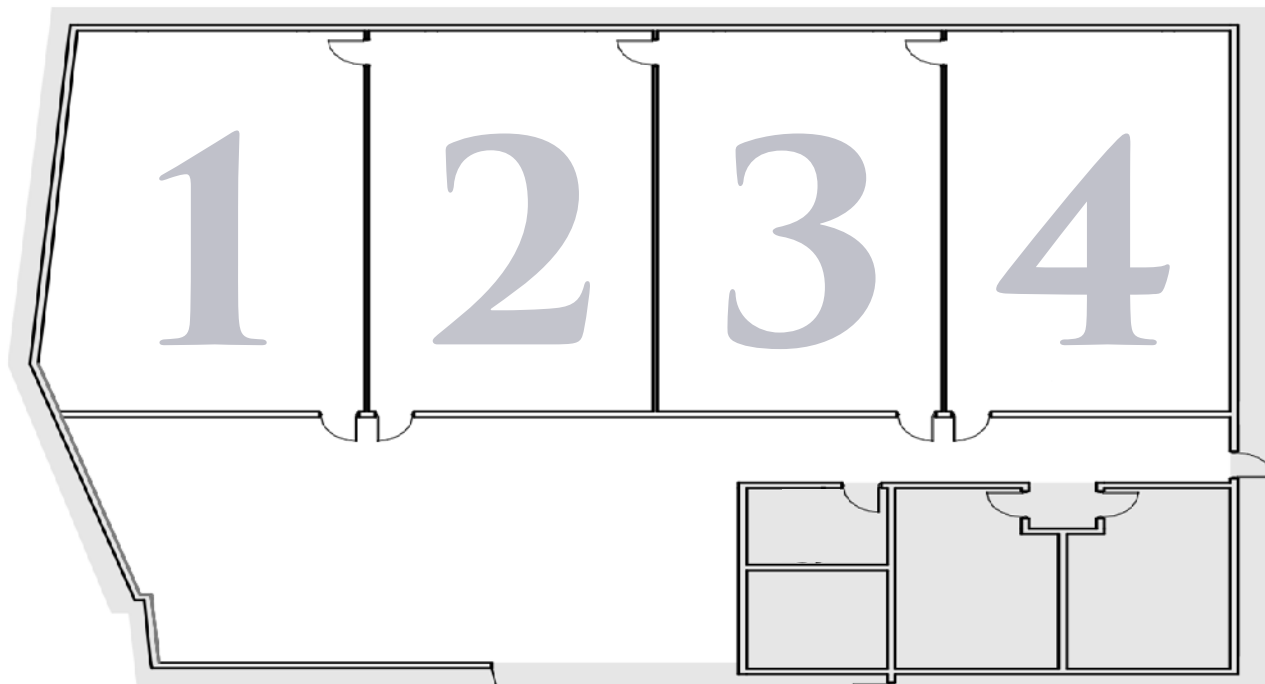

Your Event, Your Way

NASH ROOM

Banquet Rounds of 8: 240 persons

NASH ROOM 1

Banquet Rounds of 8: 42 persons
Theater: 56 persons

NASH ROOM 2

Banquet Rounds of 8: 50 persons
Theater: 60 persons
Classroom: 44 persons

Your Event, Your Way

EDGECOMBE ROOM

(Includes 1, 2, 3, 4, 5 & 6)

Banquet Rounds of 8: 640 persons

Theater: 700 persons (with or without stage)

EDGECOMBE 1

Banquet Rounds of 8: 50 persons

Classroom: 40 persons