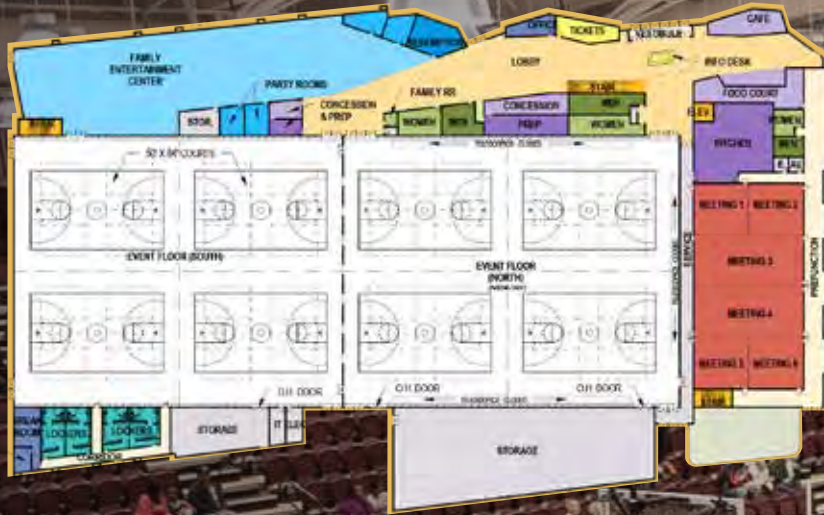

NE Main St + Goldleaf

EXPERIENCE the over

165,000

square-foot event center that is
North Carolina's newest destination
for special events!

ROCKY MOUNT EVENT CENTER – rockymountevents.com

RMEC location

Imagine Downtown

INTRODUCING THE NEW, SPECTACULAR MULTI-MILLION DOLLAR EVENT CENTER

The Rocky Mount Event Center is North Carolina's newest destination for regional and national sports tournaments, competitions, special events and more. Conveniently located in downtown Rocky Mount with easy access to parking, restaurants, hotels, and local attractions as well as an in-house family entertainment center, food court, locker and meeting rooms, the 165,000 square-foot Rocky Mount Event Center a great choice for events both large and small.

Complete facility

50' X 94' master event floor

8 basketball or 16 volleyball courts

NATIONAL AND REGIONAL CHAMPIONSHIP CALIBER TOURNAMENTS & EVENTS

With over 75,000 square feet of uninterrupted playing space, the Rocky Mount Event Center is poised to host an incredible portfolio of events, tournaments and competitions! This flexible, modern, modular space can be set up to accommodate either 8 basketball or 16 volleyball courts, and includes the option of a 50' x 94' master event or championship court floor plan, with seating for over 4,000 people.

Spectators can enjoy all the action from the second-story observation deck and mezzanine. The facility also includes 4 locker rooms, 5 team/meeting rooms, a break room, concessions, and 2-sided observation deck with 135 seats as well as additional standing room.