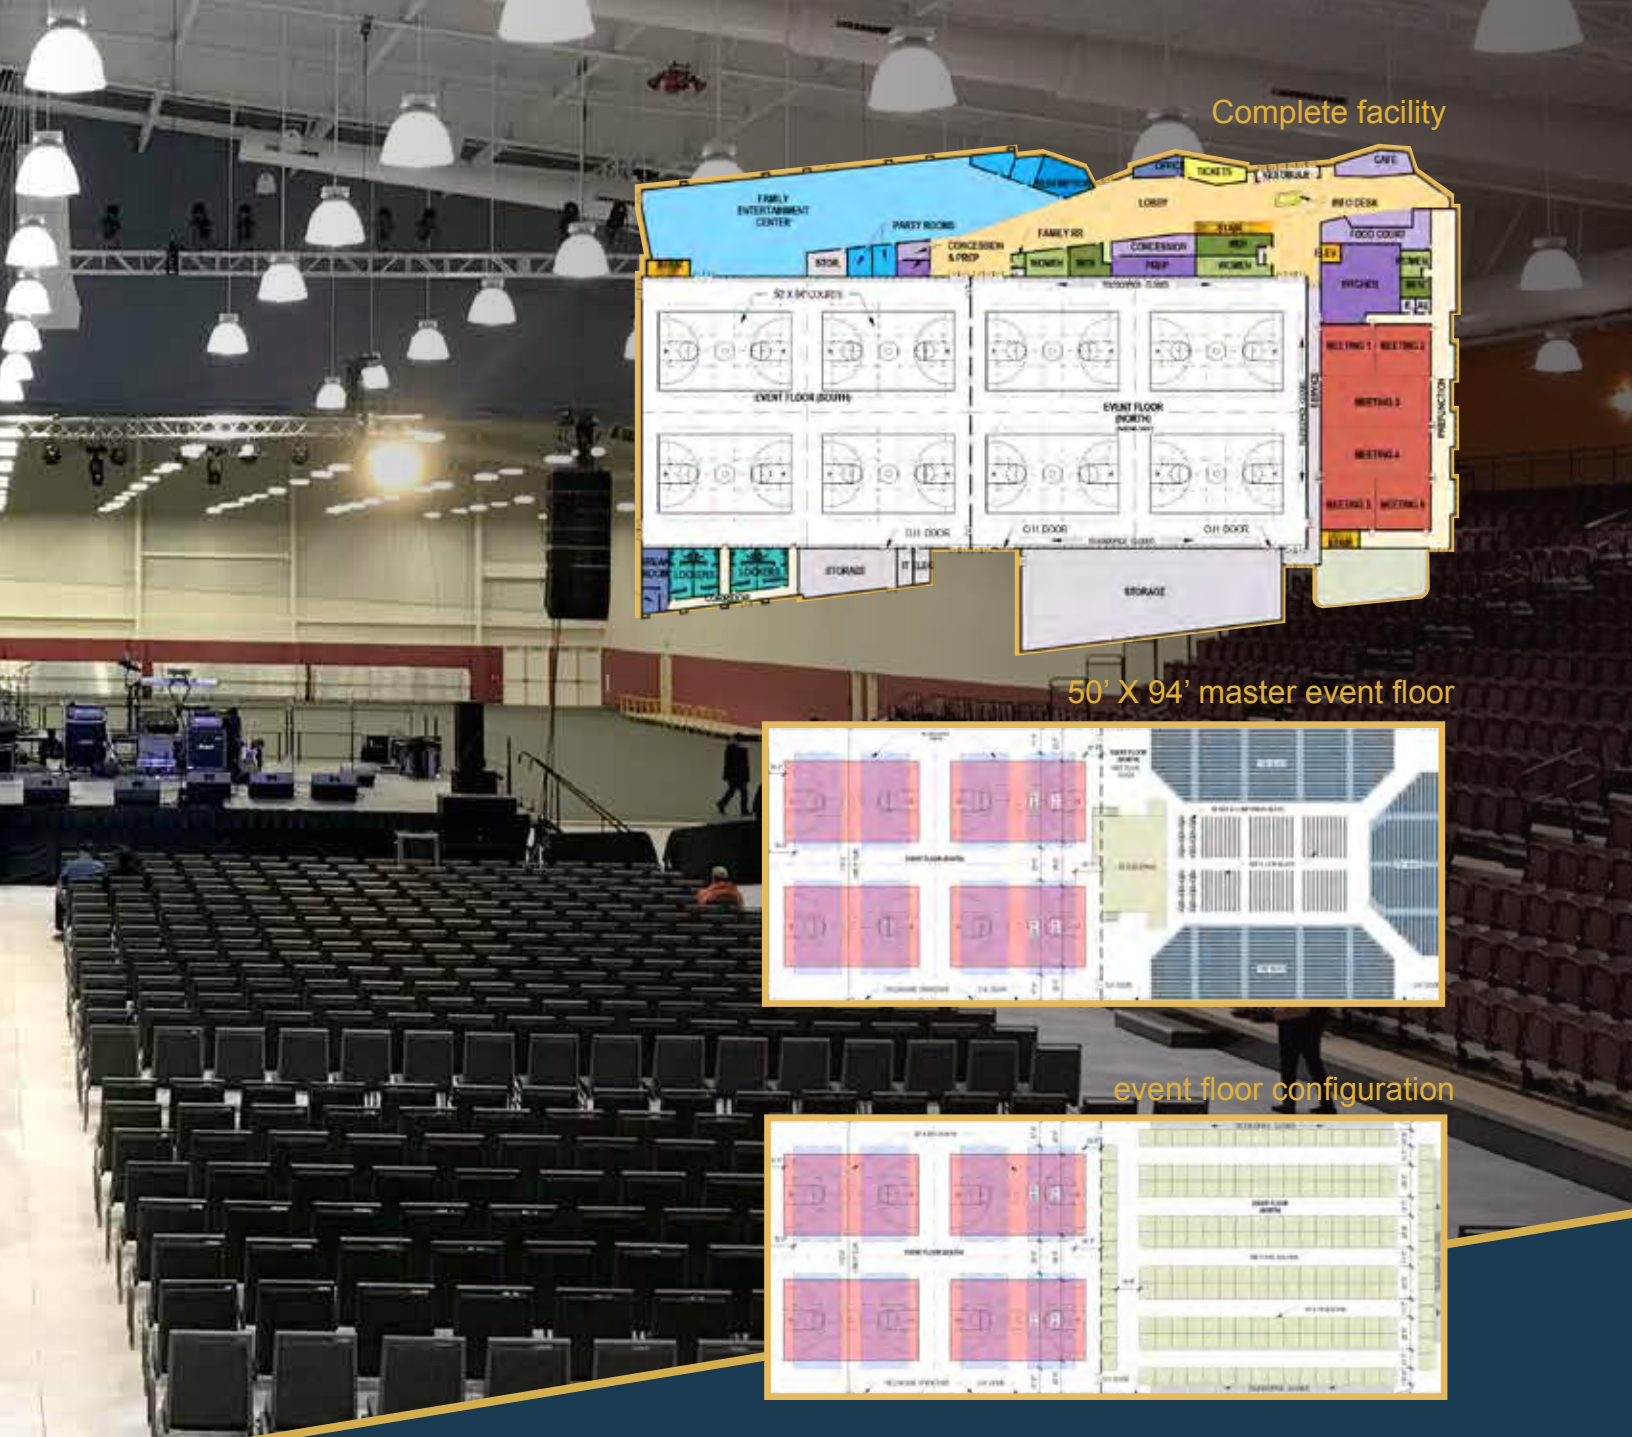

Complete facility

50' X 94' master event floor

event floor configuration

ANYTHING CAN HAPPEN HERE

From trade shows and corporate events to concerts and graduation ceremonies, the Rocky Mount Event Center has what it takes to pull off a truly spectacular event! The 75,000 square feet of event space can be configured to meet any need. Featuring telescoping seating for over 3,000 along with an additional 900+ floor seats, the space can become your next concert hall or playhouse. The grand hall can be transformed into a professional trade show floor accommodating 372 standard 10' x 10' booth spaces (or 186 in half the space).

Featuring a full kitchen and a variety of concession options. The facility's in-house catering services make food and beverage package selections an easy, delicious, and affordable choice.