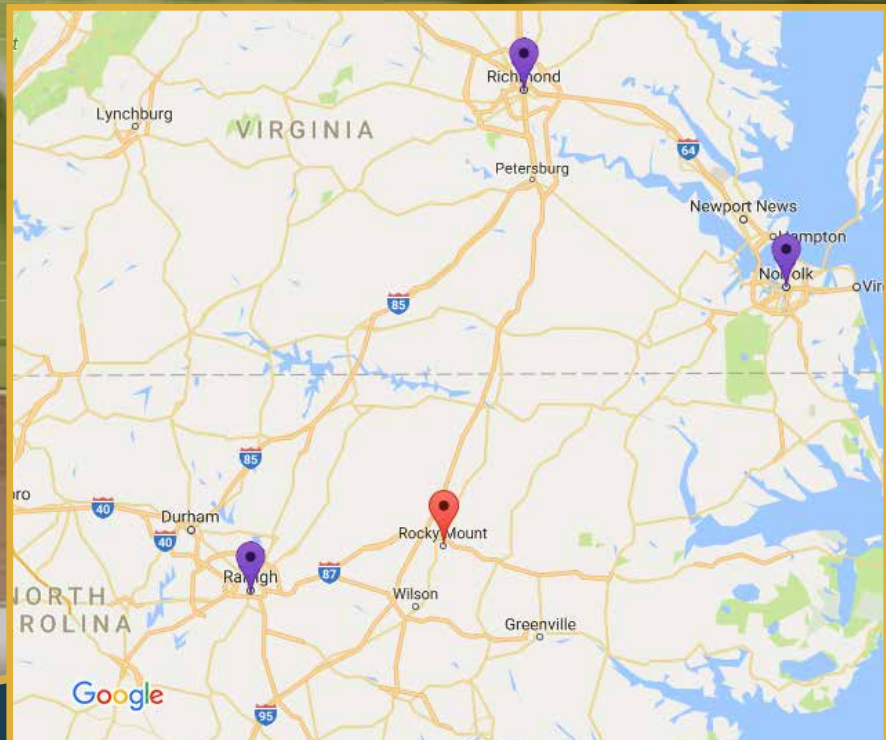

Parking Spaces

ROCKY MOUNT is

CLOSER

than you think...

Imagine Downtown

Easily accessible from I-95 and US 64

CLOSER THAN YOU THINK

Rocky Mount is closer than you think! Easily accessible from I-95 and US 64, this colorful crossroads community is a scenic one-hour drive from Raleigh Durham airport and two hours from Richmond or Norfolk, Virginia. Ample parking – over 2,000 spaces – can be found within a 5-block radius of the event center. Rocky Mount blends southern charm with beautiful parks, authentic attractions and unique experiences (like Rocky Mount Mills' micro-brews!) with a developing downtown district.