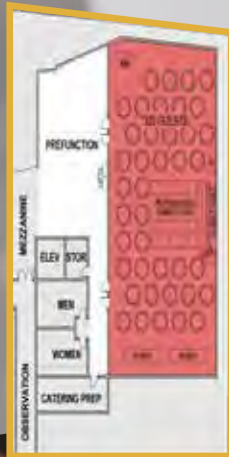

Spectators can enjoy all the action from the second-story observation deck and mezzanine. The facility also includes 4 locker rooms, 5 team/meeting rooms, a break room, concessions, and 2-sided observation deck with 135 seats as well as additional standing room.

372
spaces for booths

THE

75,000

square-foot event space can be configured to meet any need

Complete facility

50' X 94' master event floor

event floor configuration

ANYTHING CAN HAPPEN HERE

From trade shows and corporate events to concerts and graduation ceremonies, the Rocky Mount Event Center has what it takes to pull off a truly spectacular event! The 75,000 square feet of event space can be configured to meet any need. Featuring telescoping seating for over 3,000 along with an additional 900+ floor seats, the space can become your next concert hall or playhouse. The grand hall can be transformed into a professional trade show floor accommodating 372 standard 10' x 10' booth spaces (or 186 in half the space).

Featuring a full kitchen and a variety of concession options. The facility's in-house catering services make food and beverage package selections an easy, delicious, and affordable choice.

Level 2 Room Dimensions:
 Multi-Purpose Rooms 1, 2, 3, 4:
 42' x 48'
 Level 2 Total Combined Foot
 Print: 42' x 112'