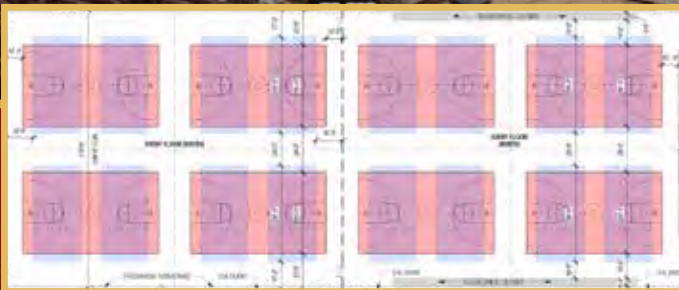

NE Main St + Goldleaf

EXPERIENCE the over

165,000

square-foot event center that is
North Carolina's newest destination
for special events!

ROCKY MOUNT EVENT CENTER – rockymountevents.com

RMEC location

Imagine Downtown

INTRODUCING THE NEW, SPECTACULAR MULTI-MILLION DOLLAR EVENT CENTER

The Rocky Mount Event Center is North Carolina's newest destination for regional and national sports tournaments, competitions, special events and more. Conveniently located in downtown Rocky Mount with easy access to parking, restaurants, hotels, and local attractions as well as an in-house family entertainment center, food court, locker and meeting rooms, the 165,000 square-foot Rocky Mount Event Center a great choice for events both large and small.

Complete facility

50' X 94' master event floor

8 basketball or 16 volleyball courts

NATIONAL AND REGIONAL CHAMPIONSHIP CALIBER TOURNAMENTS & EVENTS

With over 75,000 square feet of uninterrupted playing space, the Rocky Mount Event Center is poised to host an incredible portfolio of events, tournaments and competitions! This flexible, modern, modular space can be set up to accommodate either 8 basketball or 16 volleyball courts, and includes the option of a 50' x 94' master event or championship court floor plan, with seating for over 4,000 people.

Spectators can enjoy all the action from the second-story observation deck and mezzanine. The facility also includes 4 locker rooms, 5 team/meeting rooms, a break room, concessions, and 2-sided observation deck with 135 seats as well as additional standing room.