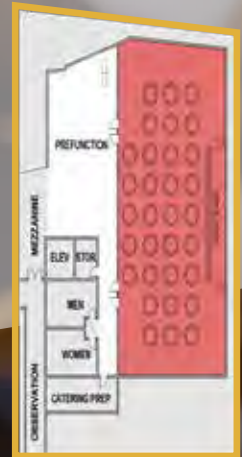

Spectators can enjoy all the action from the second-story observation deck and mezzanine. The facility also includes 4 locker rooms, 5 team/meeting rooms, a break room, concessions, and 2-sided observation deck with 135 seats as well as additional standing room.

372
spaces for booths

THE

75,000

square-foot event space can be configured to meet any need

Complete facility

50' X 94' master event floor

event floor configuration

ANYTHING CAN HAPPEN HERE

From trade shows and corporate events to concerts and graduation ceremonies, the Rocky Mount Event Center has what it takes to pull off a truly spectacular event! The 75,000 square feet of event space can be configured to meet any need. Featuring telescoping seating for over 3,000 along with an additional 900+ floor seats, the space can become your next concert hall or playhouse. The grand hall can be transformed into a professional trade show floor accommodating 372 standard 10' x 10' booth spaces (or 186 in half the space).

Featuring a full kitchen and a variety of concession options. The facility's in-house catering services make food and beverage package selections an easy, delicious, and affordable choice.

Level 2 Room Dimensions:
 Multi-Purpose Rooms 1, 2, 3, 4:
 42' x 48'
 Level 2 Total Combined Foot
 Print: 42' x 112'