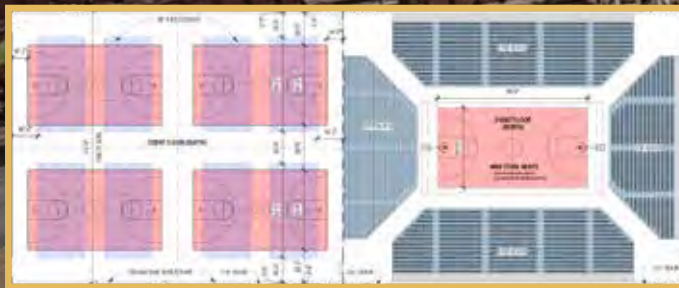

INTRODUCING THE NEW, SPECTACULAR MULTI-MILLION DOLLAR EVENT CENTER

The Rocky Mount Event Center is North Carolina's newest destination for regional and national sports tournaments, competitions, special events and more. Conveniently located in downtown Rocky Mount with easy access to parking, restaurants, hotels, and local attractions as well as an in-house family entertainment center, food court, locker and meeting rooms, the 165,000 square-foot Rocky Mount Event Center a great choice for events both large and small.

Complete facility

50' X 94' master event floor

8 basketball or 16 volleyball courts

NATIONAL AND REGIONAL CHAMPIONSHIP CALIBER TOURNAMENTS & EVENTS

With over 75,000 square feet of uninterrupted playing space, the Rocky Mount Event Center is poised to host an incredible portfolio of events, tournaments and competitions! This flexible, modern, modular space can be set up to accommodate either 8 basketball or 16 volleyball courts, and includes the option of a 50' x 94' master event or championship court floor plan, with seating for over 4,000 people.

Spectators can enjoy all the action from the second-story observation deck and mezzanine. The facility also includes 4 locker rooms, 5 team/meeting rooms, a break room, concessions, and 2-sided observation deck with 135 seats as well as additional standing room.

From trade shows and corporate events to concerts and graduation ceremonies, the Rocky Mount Event Center has what it takes to pull off a truly spectacular event! The 75,000 square feet of event space can be configured to meet any need. Featuring telescoping seating for over 3,000 along with an additional 900+ floor seats, the space can become your next concert hall or playhouse. The grand hall can be transformed into a professional trade show floor accommodating 372 standard 10' x 10' booth spaces (or 186 in half the space).